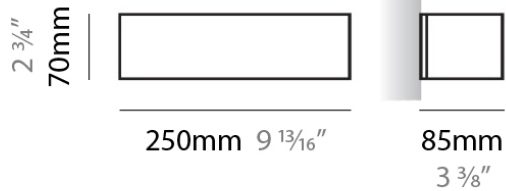

TOY SURFACE

D83285

GENERAL

Series: Toy
Brand: Panzeri
Division: Design
Mounting Type: Surface
Mounting Location: Wall
Subcategory: Ambient

PHYSICAL

Shape: Rectangle
Length (mm): 250
Length (in): 9 7/8
Height (mm): 70
Height (in): 2 3/4
Extension (mm): 85
Extension (in): 3 1/4
Light Distribution: Direct / Indirect
Weight (kg): 0.9
Weight (lbs): 2
Diffuser: Frost White Glass
Fixture Material: Metal

ELECTRICAL

Number of Lamps: 1
Lamp Type: LED
Total Output Wattage (W): 12
Dimming: Non-Dimmable
Driver Included: Yes
Driver Location: Integrated
Driver Type: Constant Current
Driver Class: Class 2
Input Voltage (V): 120
Upon Request: (Dimming and 277V options available with remote driver sold separately)

LED

Color Temperature (°K): 3000
Nominal Lumen (lm): 2 x 730
CRI: >80 CRI

OPTICAL

RATINGS AND CERTIFICATIONS

Certified By: CSA Certified to UL and CSA Standards
IP rating: IP40