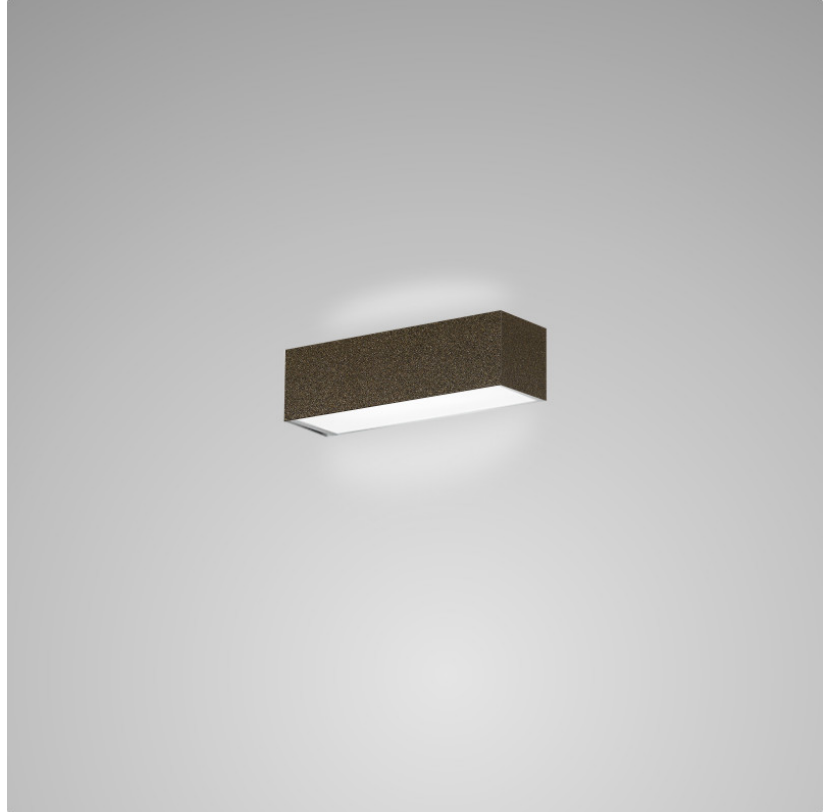

TOY SURFACE

D83285

GENERAL

Series: Toy
Brand: Panzeri
Division: Design
Mounting Type: Surface
Mounting Location: Wall
Subcategory: Ambient

PHYSICAL

Shape: Rectangle
Length (mm): 250
Length (in): 9 7/8
Height (mm): 70
Height (in): 2 3/4
Extension (mm): 85
Extension (in): 3 1/4
Light Distribution: Direct / Indirect
Weight (kg): 0.9
Weight (lbs): 2
Diffuser: Frost White Glass
Fixture Material: Metal

ELECTRICAL

Number of Lamps: 1
Lamp Type: LED
Total Output Wattage (W): 12
Dimming: Non-Dimmable
Driver Included: Yes
Driver Location: Integrated
Driver Type: Constant Current
Driver Class: Class 2
Input Voltage (V): 120
Upon Request: (Dimming and 277V options available with remote driver sold separately)

LED

Color Temperature (°K): 3000
Nominal Lumen (lm): 2 x 730
CRI: >80 CRI

OPTICAL

RATINGS AND CERTIFICATIONS

Certified By: CSA Certified to UL and CSA Standards
IP rating: IP40