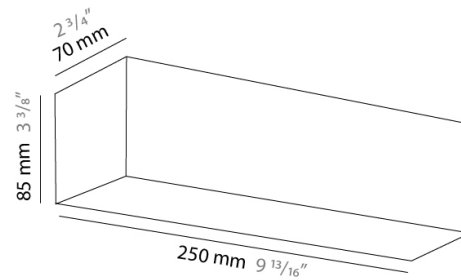

TOY SURFACE

D83281-PSS

GENERAL

Series: Toy
Brand: Panzeri
Division: Design
Mounting Type: Surface
Mounting Location: Wall

PHYSICAL

Shape: Rectangle
Length (mm): 250
Length (in): $9 \frac{13}{16}$
Height (mm): 70
Height (in): $2 \frac{3}{4}$
Extension (mm): 85
Extension (in): $3 \frac{3}{8}$
Light Distribution: Direct / Indirect
Weight (kg): 0.82
Weight (lbs): 1.8
Diffuser: Frost White Glass
Fixture Material: Metal

ELECTRICAL

Lamp Type: LED
Input Wattage (W): 13
Total Output Wattage (W): 12
Driver Included: Yes
Driver Location: Integrated
Driver Type: Integral LED driver, 700mA (Dimming and 277V options available with remote driver sold separately)

LED

Color Temperature (°K): 3000
Max. Delivered Lumen (lm): 938
CRI: >80 CRI

OPTICAL

RATINGS AND CERTIFICATIONS

Certified By: CSA Certified to UL and CSA Standards
IP rating: IP20