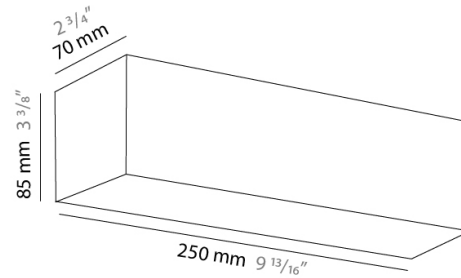

PHYSICAL

Shape: Rectangle
Length (mm): 610
Length (in): 24
Height (mm): 70
Height (in): 2 3/4
Extension (mm): 85
Extension (in): 3 3/8
Light Distribution: Direct / Indirect
Weight (kg): 2.7
Weight (lbs): 6
Diffuser: Frost White Glass
Fixture Finish: SST
Fixture Material: Metal

PHYSICAL

Shape: Rectangle
Length (mm): 250
Length (in): $9 \frac{13}{16}$
Height (mm): 70
Height (in): $2 \frac{3}{4}$
Extension (mm): 85
Extension (in): $3 \frac{3}{8}$
Light Distribution: Direct / Indirect
Weight (kg): 0.82
Weight (lbs): 1.8
Diffuser: Frost White Glass
Fixture Material: Metal

Length (in): 9 ¹³/₁₆ _____

Height (mm): 70 _____

Height (in): 2 ³/₄ _____

Extension (mm): 85 _____

Extension (in): 3 ³/₈ _____

Light Distribution: Direct / Indirect _____

Weight (kg): 0.82 _____

Weight (lbs): 1.8 _____

IP rating: IP20 _____

TOY SURFACE

D83285

GENERAL

Series: Toy
Brand: Panzeri
Division: Design
Mounting Type: Surface
Mounting Location: Wall
Subcategory: Ambient

PHYSICAL

Shape: Rectangle
Length (mm): 250
Length (in): 9 7/8
Height (mm): 70
Height (in): 2 3/4
Extension (mm): 85
Extension (in): 3 1/4
Light Distribution: Direct / Indirect
Weight (kg): 0.9
Weight (lbs): 2
Diffuser: Frost White Glass
Fixture Material: Metal